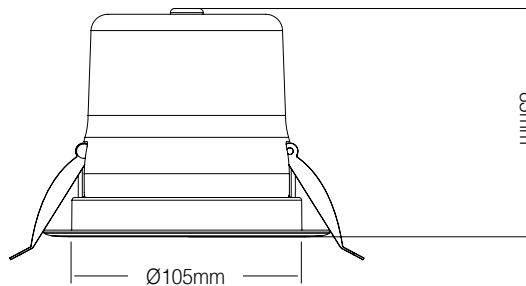

APPLICATIONS:

- Apartments
- Residential housing
- IP65 for both interior and exterior applications

IC-4
Cut out
Ø90mm

LITELUX LED DOWNLIGHT
10W 3000K / 4000K / 6500K