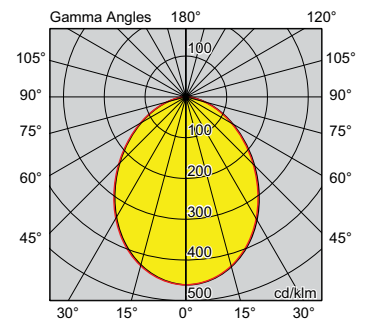

IC-4
Cut out
Ø90mm

LITELUX LED DOWNLIGHT
10W 3000K / 4000K / 6500K