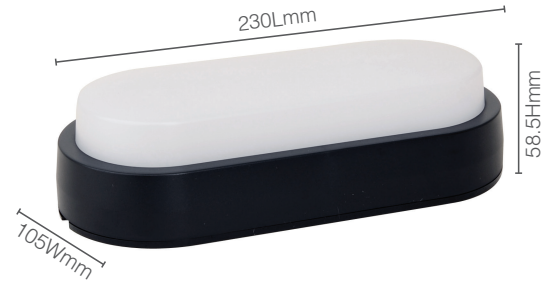

# Bulkhead Ovate Range

- Application: Residential & Commercial use
- Cost-effective general lighting solutions, suitable for coastal installations where corrosive elements effect other materials.

Codes: | YBH12W3K-WH  
| YBH12W4K-WH

Codes: | YBH12W3K-BLK  
| YBH12W4K-BLK

Codes: | YBE12W3K-WH  
| YBE12W4K-WH

Codes: | YBE12W3K-BLK  
| YBE12W4K-BLK

Material:			IK Rating:		Operating temp:	
UV resistant ABS + Polycarbonate			IK08		-20°C > +50°C	
Product Code:	Watts:	Kelvins:	Lumens:	Colour:	Beam Angle:	Dimensions (mm):
YBH12W3K-WH	12W	3000K	1030lm	White	120°	230L x 105W x 58.5H
YBH12W4K-WH	12W	4000K	1050lm	White		230L x 105W x 58.5H
YBH12W3K-BLK	12W	3000K	1030lm	Black		230L x 105W x 58.5H
YBH12W4K-BLK	12W	4000K	1050lm	Black		230L x 105W x 58.5H
YBE12W3K-WH	12W	3000K	620lm	White	110°	230L x 105W x 61H
YBE12W4K-WH	12W	4000K	650lm	White		230L x 105W x 61H
YBE12W3K-BLK	12W	3000K	620lm	Black		230L x 105W x 61H
YBE12W4K-BLK	12W	4000K	650lm	Black		230L x 105W x 61H