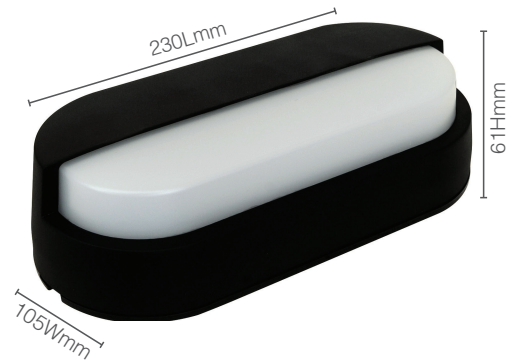

# Bulkhead Ovate Range

- Application: Residential & Commercial use
- Cost-effective general lighting solutions, suitable for coastal installations where corrosive elements effect other materials.

Codes: | YBH12W3K-WH  
| YBH12W4K-WH

Codes: | YBH12W3K-BLK  
| YBH12W4K-BLK

Codes: | YBE12W3K-WH  
| YBE12W4K-WH

Codes: | YBE12W3K-BLK  
| YBE12W4K-BLK

Material:			IK Rating:		Operating temp:	
UV resistant ABS + Polycarbonate			IK08		-20°C > +50°C	
Product Code:	Watts:	Kelvins:	Lumens:	Colour:	Beam Angle:	Dimensions (mm):
YBH12W3K-WH	12W	3000K	1030lm	White	120°	230L x 105W x 58.5H
YBH12W4K-WH	12W	4000K	1050lm	White		230L x 105W x 58.5H
YBH12W3K-BLK	12W	3000K	1030lm	Black		230L x 105W x 58.5H
YBH12W4K-BLK	12W	4000K	1050lm	Black		230L x 105W x 58.5H
YBE12W3K-WH	12W	3000K	620lm	White	110°	230L x 105W x 61H
YBE12W4K-WH	12W	4000K	650lm	White		230L x 105W x 61H
YBE12W3K-BLK	12W	3000K	620lm	Black		230L x 105W x 61H
YBE12W4K-BLK	12W	4000K	650lm	Black		230L x 105W x 61H