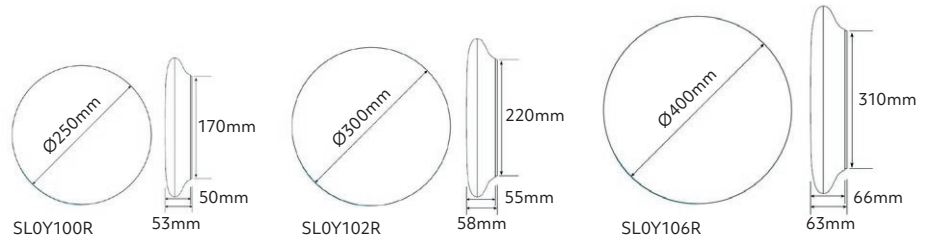

## Beam control

### Beam angle

120°