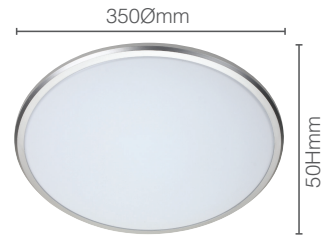

Codes: EV20W3K-SL
EV20W4K-SL