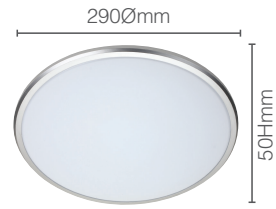

Codes: EV14W3K-SL
EV14W4K-SL