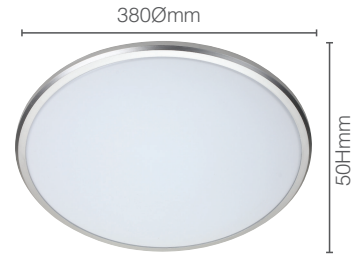

Codes: EV28W3K-SL  
EV28W4K-SL

| Material:                   |        | CRI:    |          | UGR:    |                  | Beam Angle: |  | L70:      |  |
|-----------------------------|--------|---------|----------|---------|------------------|-------------|--|-----------|--|
| Steel backplate & PMMA lens |        | > 80    |          | < 22    |                  | 180°        |  | 36,000hrs |  |
| Product Code:               | Watts: | Lumens: | Kelvins: | Colour: | Dimensions (mm): |             |  |           |  |
| EV14W3K-WH                  | 14W    | 1000lm  | 3000K    | White   | 290Ø x 50H       |             |  |           |  |
| EV14W3K-SL                  | 14W    | 1000lm  | 3000K    | Silver  | 290Ø x 50H       |             |  |           |  |
| EV14W4K-WH                  | 14W    | 1150lm  | 4000K    | White   | 290Ø x 50H       |             |  |           |  |
| EV14W4K-SL                  | 14W    | 1150lm  | 4000K    | Silver  | 290Ø x 50H       |             |  |           |  |
| EV20W3K-WH                  | 20W    | 1500lm  | 3000K    | White   | 350Ø x 50H       |             |  |           |  |
| EV20W3K-SL                  | 20W    | 1500lm  | 3000K    | Silver  | 350Ø x 50H       |             |  |           |  |
| EV20W4K-WH                  | 20W    | 1700lm  | 4000K    | White   | 350Ø x 50H       |             |  |           |  |
| EV20W4K-SL                  | 20W    | 1700lm  | 4000K    | Silver  | 350Ø x 50H       |             |  |           |  |
| EV28W3K-WH                  | 28W    | 2200lm  | 3000K    | White   | 380Ø x 50H       |             |  |           |  |
| EV28W3K-SL                  | 28W    | 2200lm  | 3000K    | Silver  | 380Ø x 50H       |             |  |           |  |
| EV28W4K-WH                  | 28W    | 2450lm  | 4000K    | White   | 380Ø x 50H       |             |  |           |  |
| EV28W4K-SL                  | 28W    | 2450lm  | 4000K    | Silver  | 380Ø x 50H       |             |  |           |  |