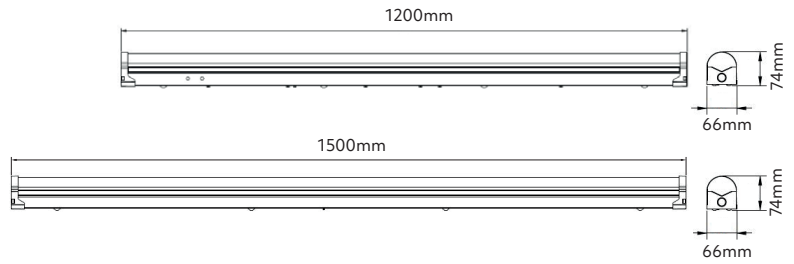

sLED

by **Switch Lighting**

SLBN112
1200mm
General lighting

SLBN115 / SLBN135
1500mm
General lighting

Batten light

Lighting excellence for every space.

- + up to 118lm/W
- + fast installation
- + multiple cable entry points
- + 5 year warranty
- + emergency back-up option

6500K

CRI

82CRI, 95CRI

Other information

Trim colour

White

SLBN112

Size
1.2mx66mm

SLBN115 / SLBN135

Size
1.5mx66mm

Product specification information

Model	Length (mm)	Emergency back-up	CCT (K)	Power (W)	Delivered lumens (lm)	CRI
SLBN112-40-W	1200	-	4000	40	4300	82
SLBN115-30-W	1500	-	3000	60	6600	82
SLBN115-40-W	1500	-	4000	60	7100	82
SLBN115-65-W	1500	-	6500	60	6800	82
SLBN135-40-W	1500	Yes	4000	60	7100	82
SLBN115-40-P-W	1500	-	4000	60	5700	95
SLBN115-50-P-W	1500	-	5000	60	5940	95