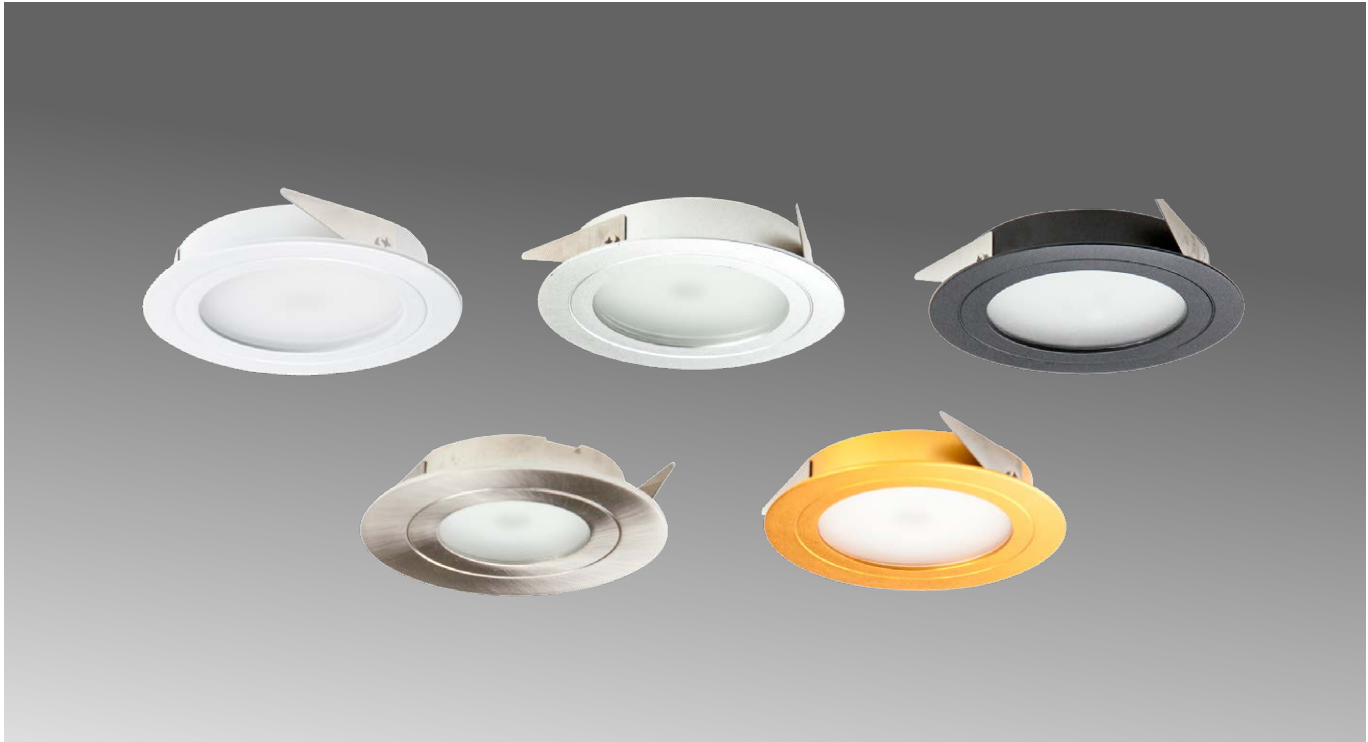

Recessed Fixed Effect Light  
**Fixed Shallow Retrofit 12V AC/DC Non-Dimmable**

R681

**SPECIFICATIONS**

<b>DIMENSIONS</b>	D70 x H15mm
<b>CUT OUT</b>	Ø 58mm
<b>COLOUR TEMP</b>	3000K Warm White or 4000K Natural White
<b>CRI</b>	82
<b>LIFESPAN</b>	50,000 Hours
<b>BEAM ANGLE</b>	120°
<b>MATERIAL</b>	Aluminium
<b>CLASSIFICATION</b>	IC Rated
<b>DRIVER/TRANS</b>	Sold Separately 12V AC or DC (Max 6 per circuit)
<b>APPLICATION</b>	Interior only, suitable for zero clearance installs
<b>WARRANTY</b>	5 Year Warranty

<b>170 LUMENS</b>	<b>2 WATTS</b>	<b>12V PARALLEL</b>
-------------------	----------------	---------------------

	Driver sold separately, specify when ordering.
--------------------------------------------------------------------------------------	------------------------------------------------

  
 NON DIMMABLE

**AVAILABLE IN**

Constant Voltage 2W

DESCRIPTION	CODE
Black 3000K 12V	R681 BWL
Black 4000K 12V	R681 BNL
Silver 3000K 12V	R681 SWL
Silver 4000K 12V	R681 SNL
White 3000K 12V	R681 WWL
White 4000K 12V	R681 WNL
Brushed Chrome 3000K 12V	R681 BCWL
Brushed Chrome 4000K 12V	R681 BCNL
Gold 3000K 12V (End of line, available while stocks last)	R681 GWL
Gold 4000K 12V (End of line, available while stocks last)	R681 GNL