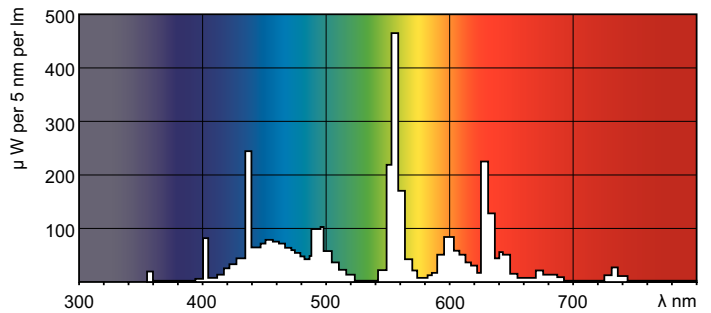

### Product data

General Information		Voltage (Nom)	
Cap base	G13 [ Medium Bi-Pin Fluorescent]	111 V	
Life to 10% failures (nom.)	10000 h	Controls and Dimming	
Life to 50% failures (nom.)	15000 h	Dimmable	Yes
Life to 50% failures preheat (nom.)	20000 h	Mechanical and Housing	
Light Technical		Cap-base information	Green [ Green Cap]
Colour Code	865 [ CCT of 6,500 K]	Approval and Application	
Lamp Luminous Flux (Nom)	4800 lm	Energy efficiency label (EEL)	A
Colour Designation	Cool Daylight	Mercury (Hg) content (nom.)	2.0 mg
Lumen maintenance 2,000 hours (nom.)	96 %	Product Data	
Lumen maintenance 5,000 hours (nom.)	94 %	Full product code	871829125474400
Colour Temperature, horizontal (Nom)	6500 K	Order product name	TL-D 58W/865 1SL/25
Lamp Luminous Efficacy EM (Nom)	83 lm/W	EAN/UPC – product	8718291254744
Colour Rendering Index,horiz (Nom)	80	Order code	927981586524
Operating and Electrical		SAP numerator – quantity per pack	1
Power (Rated) (Nom)	58 W	Numerator – packs per outer box	25
Lamp current (nom.)	0.670 A		

## Dimensional drawing

TL-D 58W/865

Product	D (max)	A (max)	B (max)	B (min)	C (max)
TL-D 58W/865 1SL/25	28 mm	1500.0 mm	1507.1 mm	1504.7 mm	1514.2 mm

## Photometric data

LDPB\_TL-D8G\_865-Spectral power distribution B/W

LDPO\_TL-D8G\_865-Spectral power distribution Colour