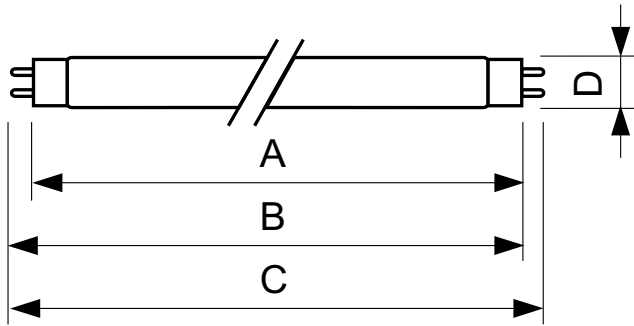

### Product data

General Information		Voltage (Nom)	
Cap base	G13 [ Medium Bi-Pin Fluorescent]	111 V	
Life to 10% failures (nom.)	10000 h	Controls and Dimming	
Life to 50% failures (nom.)	15000 h	Dimmable	Yes
Life to 50% failures preheat (nom.)	20000 h	Mechanical and Housing	
Light Technical		Cap-base information	Green [ Green Cap]
Colour Code	865 [ CCT of 6,500 K]	Approval and Application	
Lamp Luminous Flux (Nom)	4800 lm	Energy efficiency label (EEL)	A
Colour Designation	Cool Daylight	Mercury (Hg) content (nom.)	2.0 mg
Lumen maintenance 2,000 hours (nom.)	96 %	Product Data	
Lumen maintenance 5,000 hours (nom.)	94 %	Full product code	871829125474400
Colour Temperature, horizontal (Nom)	6500 K	Order product name	TL-D 58W/865 1SL/25
Lamp Luminous Efficacy EM (Nom)	83 lm/W	EAN/UPC – product	8718291254744
Colour Rendering Index,horiz (Nom)	80	Order code	927981586524
Operating and Electrical		SAP numerator – quantity per pack	1
Power (Rated) (Nom)	58 W	Numerator – packs per outer box	25
Lamp current (nom.)	0.670 A		

# MASTER TL-D Super 80

Material no. (12 NC)	927981586524
Net Weight (Piece)	0.230 kg

## Dimensional drawing

TL-D 58W/865

Product	D (max)	A (max)	B (max)	B (min)	C (max)
TL-D 58W/865 1SL/25	28 mm	1500.0 mm	1507.1 mm	1504.7 mm	1514.2 mm