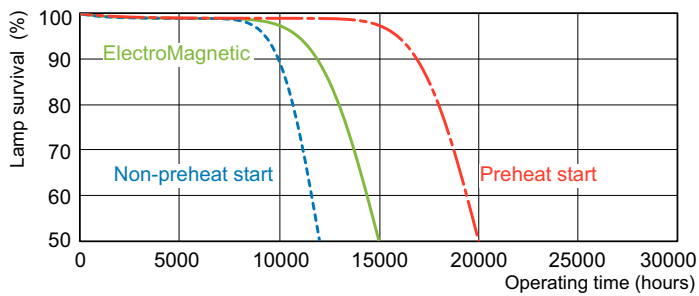

Lifetime

LDLE_TL-D8G_0001-Life expectancy diagram