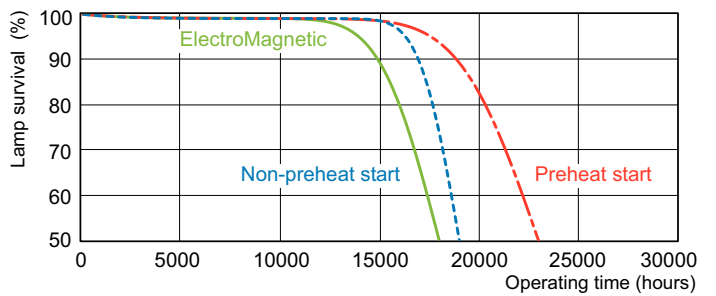

LDLE_TL-D8G_0002-Life expectancy diagram