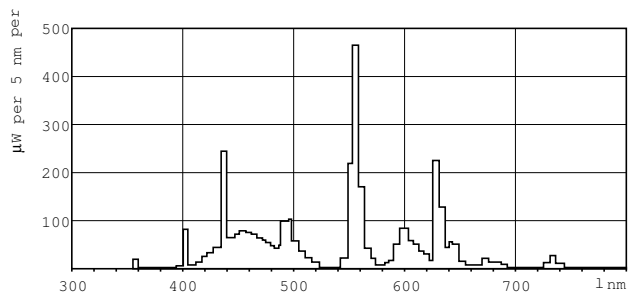

Photometric data

LDPB_TL-D8G_865-Spectral power distribution B/W