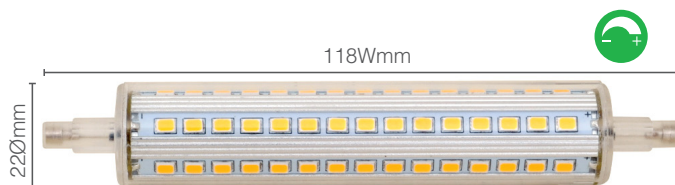

Codes: LEDR7S78MM6W3K
LEDR7S78MM6W4K

Codes: LEDR7S118MM10W3K
LEDR7S118MM10W4K

Code: ECONR7S78MM3K

Code: ECONR7S118MM3K

Product Code:	Watts:	Lumens:	Kelvins:	Beam Angle:	L70:	Operating Temp:	Dimensions (mm):
LEDR7S78MM6W3K	6W	660lm	3000K	360°	25,000hrs	-20°C > 40°C	22Ø x 78W
LEDR7S78MM6W4K	6W	690lm	4000K	360°	25,000hrs	-20°C > 40°C	22Ø x 78W
LEDR7S118MM10W3K	10W	1100lm	3000K	360°	25,000hrs	-20°C > 40°C	22Ø x 118W
LEDR7S118MM10W4K	10W	1150lm	4000K	360°	25,000hrs	-20°C > 40°C	22Ø x 118W
ECONR7S78MM3K	7W	700lm	3000K	360°	25,000hrs	-	23Ø x 78W
ECONR7S118MM3K	12W	1200lm	3000K	360°	25,000hrs	-	23Ø x 118W