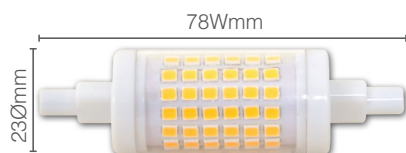

Codes: LEDR7S78MM6W3K
LEDR7S78MM6W4K

Codes: LEDR7S118MM10W3K
LEDR7S118MM10W4K

Code: ECONR7S78MM3K

Code: ECONR7S118MM3K

Product Code:	Watts:	Lumens:	Kelvins:	Beam Angle:	L70:	Operating Temp:	Dimensions (mm):
LEDR7S78MM6W3K	6W	660lm	3000K	360°	25,000hrs	-20°C > 40°C	22Ø x 78W
LEDR7S78MM6W4K	6W	690lm	4000K	360°	25,000hrs	-20°C > 40°C	22Ø x 78W
LEDR7S118MM10W3K	10W	1100lm	3000K	360°	25,000hrs	-20°C > 40°C	22Ø x 118W
LEDR7S118MM10W4K	10W	1150lm	4000K	360°	25,000hrs	-20°C > 40°C	22Ø x 118W
ECONR7S78MM3K	7W	700lm	3000K	360°	25,000hrs	-	23Ø x 78W
ECONR7S118MM3K	12W	1200lm	3000K	360°	25,000hrs	-	23Ø x 118W