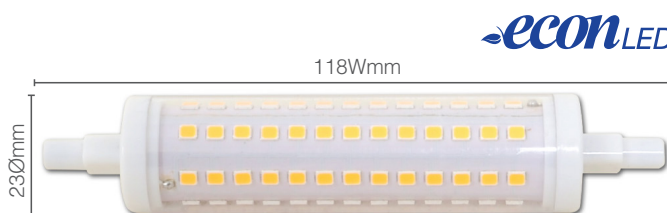

Codes: LEDR7S78MM6W3K
LEDR7S78MM6W4K

Codes: LEDR7S118MM10W3K
LEDR7S118MM10W4K

Code: ECONR7S78MM3K

Code: ECONR7S118MM3K

Product Code:	Watts:	Lumens:	Kelvins:	Beam Angle:	L70:	Operating Temp:	Dimensions (mm):
LEDR7S78MM6W3K	6W	660lm	3000K	360°	25,000hrs	-20°C > 40°C	22Ø x 78W
LEDR7S78MM6W4K	6W	690lm	4000K	360°	25,000hrs	-20°C > 40°C	22Ø x 78W
LEDR7S118MM10W3K	10W	1100lm	3000K	360°	25,000hrs	-20°C > 40°C	22Ø x 118W
LEDR7S118MM10W4K	10W	1150lm	4000K	360°	25,000hrs	-20°C > 40°C	22Ø x 118W
ECONR7S78MM3K	7W	700lm	3000K	360°	25,000hrs	-	23Ø x 78W
ECONR7S118MM3K	12W	1200lm	3000K	360°	25,000hrs	-	23Ø x 118W