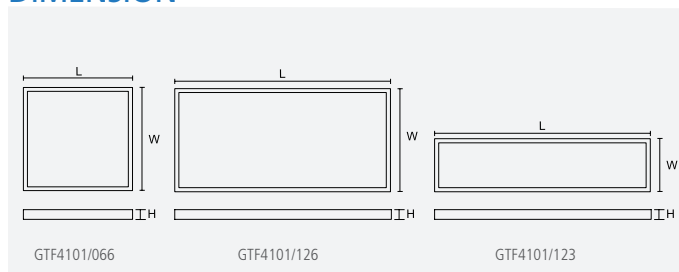

# BI COLOUR LED TROFFER

SLIM RECESSED BACK LIT LED TROFFER - SELECT COLOUR TEMPERATURE WITH DIP SWITCH

**GTF4101 BC**

## FEATURES

- Extruded aluminium frame
- Powder coated finish
- High transparency PS diffuser
- Constant current LED driver included, pre-wired
- Standard metric T-Bar ceiling recessed installation
- Select colour temperature (Cool White, Daylight) with DIP switch
- LED lifespan: 50000 Hours @ L70, Ta 25°C
- Ta: -20 to +40°C

## DIMENSION

## TECHNICAL SPECIFICATIONS

MODEL NO.	INPUT VOLTAGE (V)	POWER (W)	LUMEN (lm)	COLOUR TEMPERATURE (K)	BEAM ANGLE (°)	DIMENSIONS (L×W×H) (mm)	FITTING COLOUR	CARTON QUANTITY
GTF4101/066 BC	230	35	4025	4000/5700	110	595 x 595 x 32	White	2
GTF4101/123 BC	230	35	4025	4000/5700	110	1195 x 295 x 32	White	2
GTF4101/126 BC	230	48	5760	4000/5700	110	1195 x 595 x 32	White	2