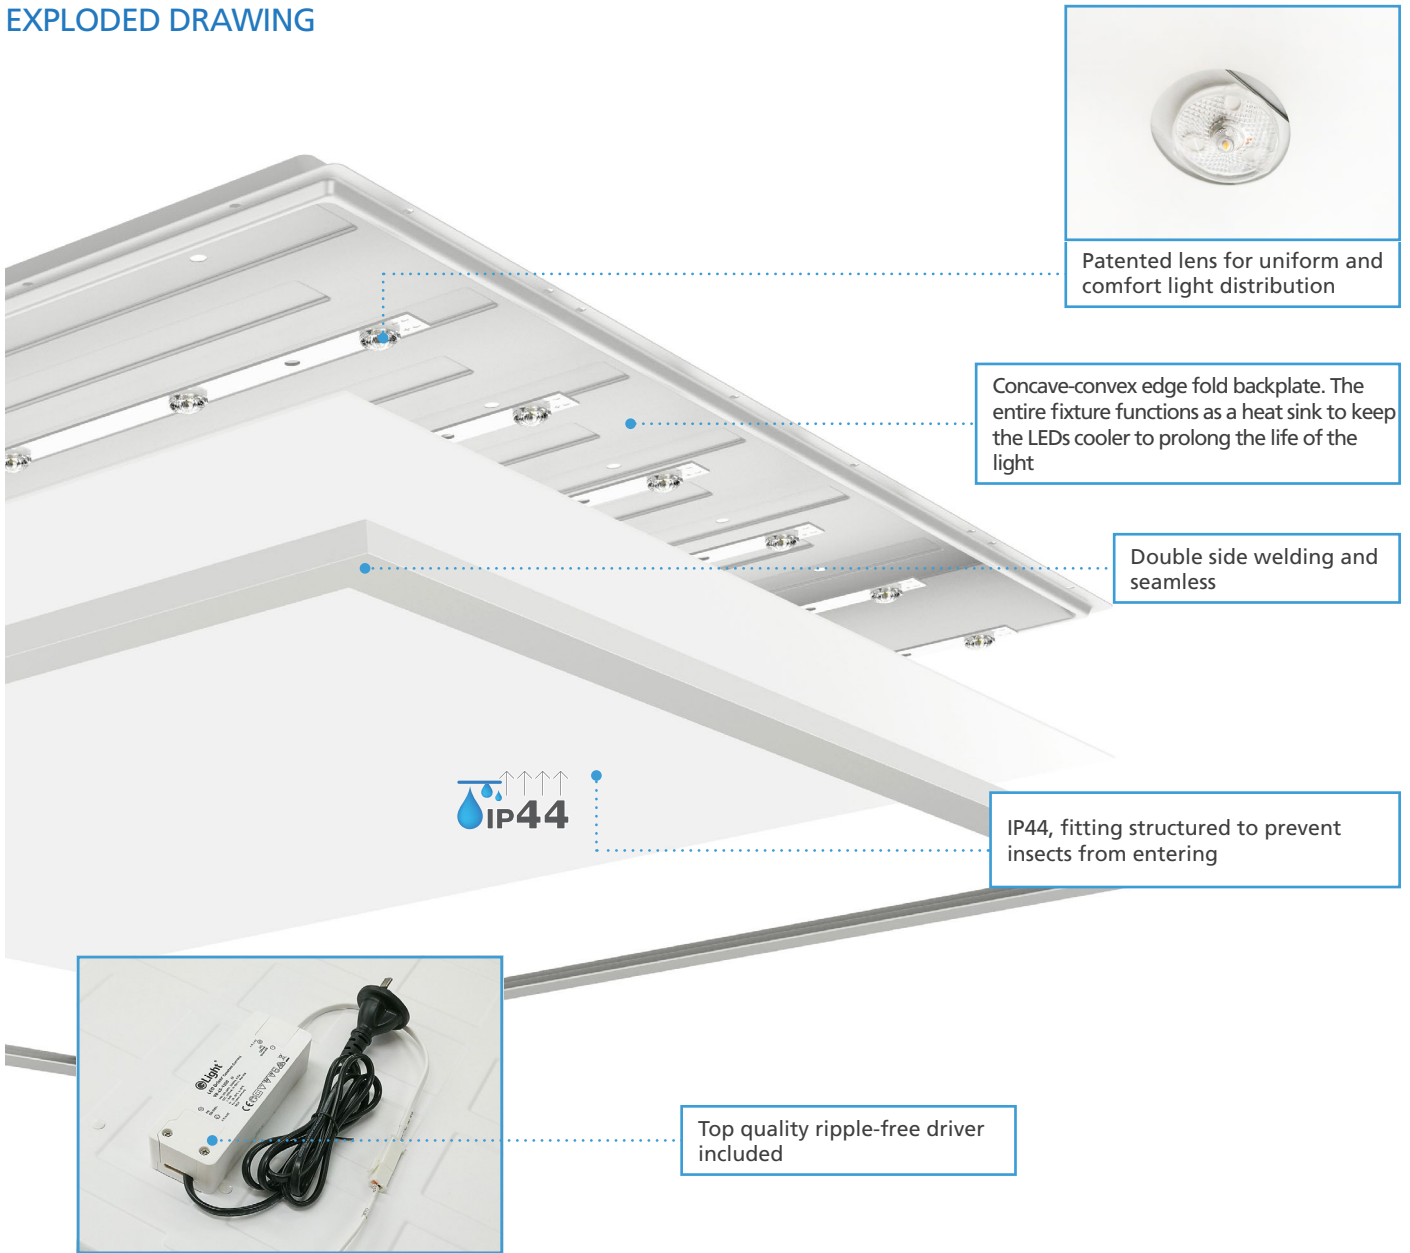

Super slim Backlit Troffer

Light weight, easy for installation

EXPLODED DRAWING