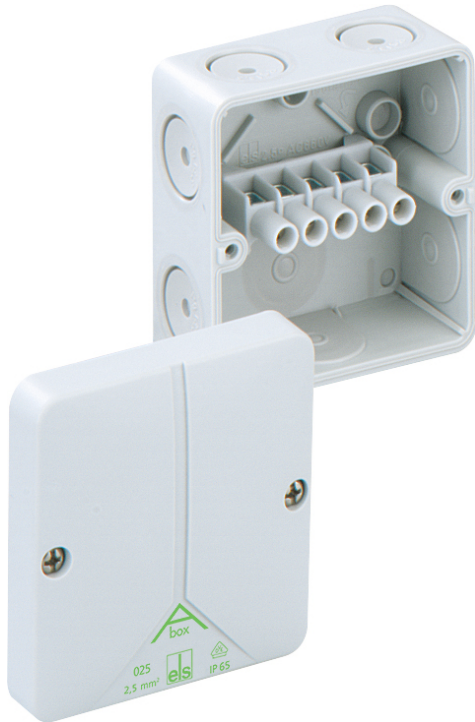

Junction Box

Abox 025-2,5²

Abox 025-2,5²

Junction Box

CUSTOMIZABLE

Productnumber: 80240701

Dimensions: 80 x 80 x 52 mm

Junction box acc. to DIN EN 60670 (VDE 0606),
Ui=690V, with self-sealing, soft inlet membranes,
M20, seal range 2 - 16 mm

Grey, with screw terminal, 5-pole - 2.5 mm² (4 x 1.5² / 4 x 2.5²)

To industrial product:

<https://www.spelsberg.com/p/49040201>

Technical Data

electrical characteristics

Protection type UL:	not specified
Rated operating voltage AC:	690 V
Rated insulation voltage AC:	690 V
Type of protection:	IP65
Max. conductor cross section:	2,5 mm ²
Protection class:	II

Colours

Base unit colour:	grey
Cover colour:	grey

Dimensions

Width:	80 mm
--------	-------

Dimensions

Length:	80 mm
Height:	52 mm

Material characteristics

suitable for exterior use:	no
Flammability class according with UL94:	HB
Glow-wire flammability according to EN 60695-2-11:	650 °C
Halogen free:	yes
Industry quality:	no

Material

Base unit material:	Polystyrene
Cover material:	Polystyrene
Cover screw material:	Stainless steel V2A

Certificates

Test mark:	VDE (DIN EN 60670-1/-22 (VDE 0606-1/-22))
------------	---

Accessories